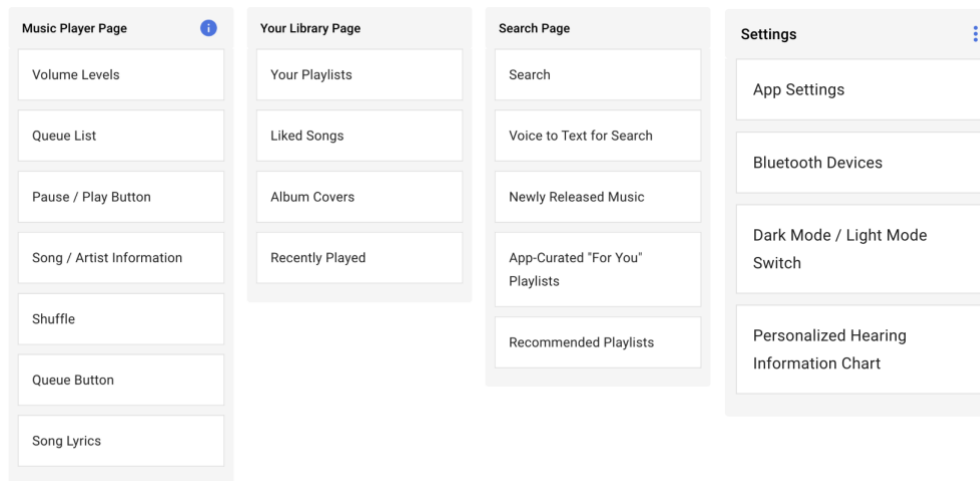

32. Song / artist information
33. Search by genre buttons
34. Artist pages
35. Add to playlist button
36. Edit playlist button
37. Playlist / album length
38. User profile
39. Share button

Card Sort Results:

Sort 1 by Chisom Ojukwu

Data for sorts 2 and 3:

card_label	category_id	category_label
App Settings	1	setting page
Personalized Hearing Information Chart	1	setting page
Bluetooth Devices	1	setting page
Newly Released Music	2	Music Player Page
Volume Levels	2	Music Player Page
Queue List	2	Music Player Page
Pause / Play Button	2	Music Player Page
Album Covers	2	Music Player Page
Shuffle	2	Music Player Page
Liked Songs	2	Music Player Page
Song Lyrics	2	Music Player Page
Voice to Text for Search	3	Search Page
Song / Artist Information	3	Search Page
Queue Button	3	Search Page
Search	3	Search Page
App-Curated "For You" Playlists	4	Your Library Page
Dark Mode / Light Mode Switch	4	Your Library Page
Recommended Playlists	4	Your Library Page
Recently Played	4	Your Library Page
Your Playlists	4	Your Library Page

Newly Released Music	5	Home Screen
Recommended Playlists	5	Home Screen
Recently Played	5	Home Screen
App-Curated "For You" Playlists	5	Home Screen
App Settings	5	Home Screen
Song / Artist Information	3	Search Page
Search	3	Search Page
Voice to Text for Search	3	Search Page
Volume Levels	2	Music Player Page
Song Lyrics	2	Music Player Page
Shuffle	2	Music Player Page
Pause / Play Button	2	Music Player Page
Queue Button	2	Music Player Page
Bluetooth Devices	2	Music Player Page
Queue List	2	Music Player Page
Personalized Hearing Information Chart	4	Your Library Page
Your Playlists	4	Your Library Page
Liked Songs	4	Your Library Page
Album Covers	4	Your Library Page
Dark Mode / Light Mode Switch	4	Your Library Page