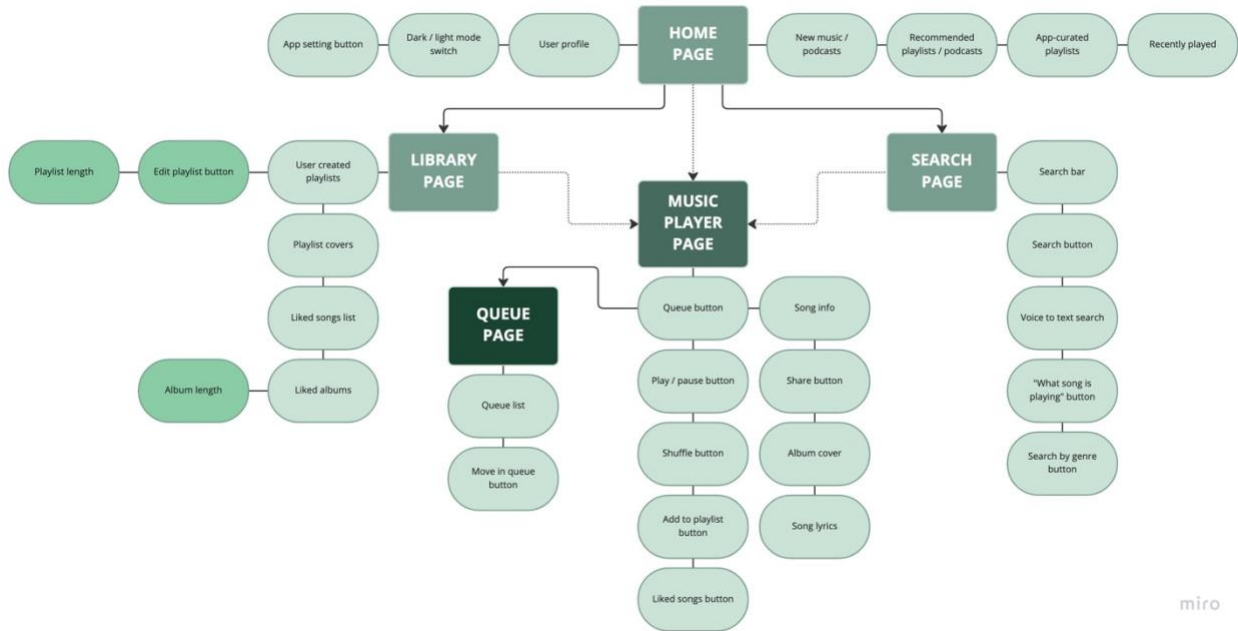

- 32. Song / artist information
- 33. Search by genre buttons
- 34. Artist pages
- 35. Add to playlist button
- 36. Edit playlist button
- 37. Playlist / album length
- 38. User profile
- 39. Share button

Card Sort Results:

Sort 1 by Chisom Ojukwu

Data for sorts 2 and 3:

card_label	category_id	category_label
App Settings	1	setting page
Personalized Hearing Information Chart	1	setting page
Bluetooth Devices	1	setting page
Newly Released Music	2	Music Player Page
Volume Levels	2	Music Player Page
Queue List	2	Music Player Page
Pause / Play Button	2	Music Player Page
Album Covers	2	Music Player Page
Shuffle	2	Music Player Page
Liked Songs	2	Music Player Page
Song Lyrics	2	Music Player Page
Voice to Text for Search	3	Search Page
Song / Artist Information	3	Search Page
Queue Button	3	Search Page
Search	3	Search Page
App-Curated "For You" Playlists	4	Your Library Page
Dark Mode / Light Mode Switch	4	Your Library Page
Recommended Playlists	4	Your Library Page
Recently Played	4	Your Library Page
Your Playlists	4	Your Library Page

Newly Released Music	5	Home Screen
Recommended Playlists	5	Home Screen
Recently Played	5	Home Screen
App-Curated "For You" Playlists	5	Home Screen
App Settings	5	Home Screen
Song / Artist Information	3	Search Page
Search	3	Search Page
Voice to Text for Search	3	Search Page
Volume Levels	2	Music Player Page
Song Lyrics	2	Music Player Page
Shuffle	2	Music Player Page
Pause / Play Button	2	Music Player Page
Queue Button	2	Music Player Page
Bluetooth Devices	2	Music Player Page
Queue List	2	Music Player Page
Personalized Hearing Information Chart	4	Your Library Page
Your Playlists	4	Your Library Page
Liked Songs	4	Your Library Page
Album Covers	4	Your Library Page
Dark Mode / Light Mode Switch	4	Your Library Page

Content Hierarchy

Final:

miro

Sketch:

User Task Flows