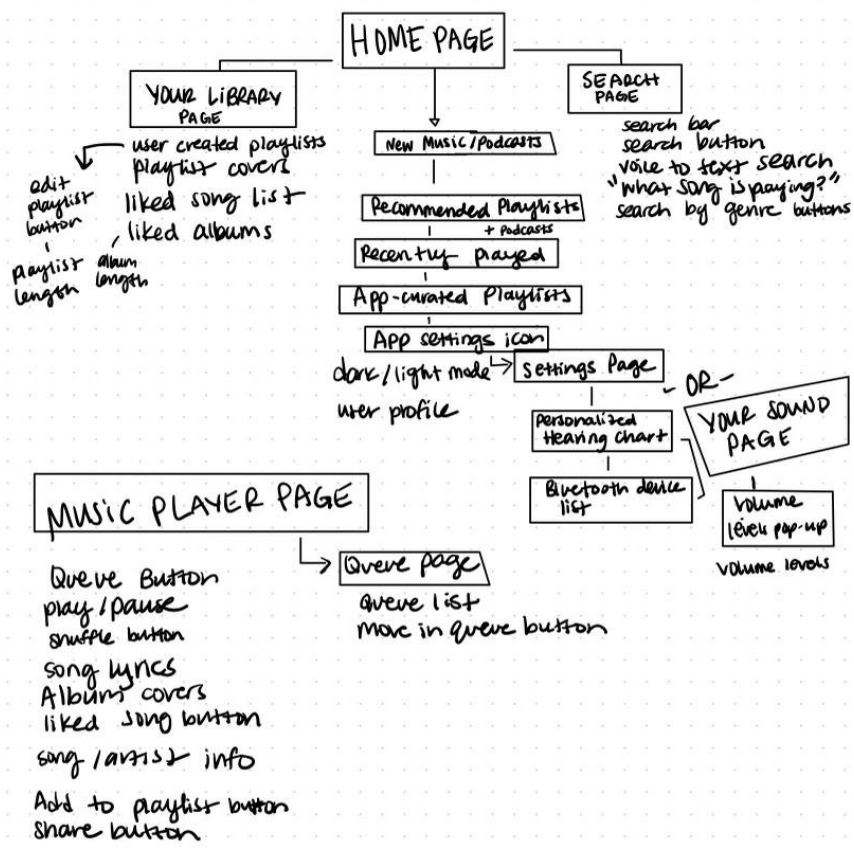

- 32. Song / artist information
- 33. Search by genre buttons
- 34. Artist pages
- 35. Add to playlist button
- 36. Edit playlist button
- 37. Playlist / album length
- 38. User profile
- 39. Share button

Card Sort Results:

Sort 1 by Chisom Ojukwu

Data for sorts 2 and 3:

card_label	category_id	category_label
App Settings	1	setting page
Personalized Hearing Information Chart	1	setting page
Bluetooth Devices	1	setting page
Newly Released Music	2	Music Player Page
Volume Levels	2	Music Player Page
Queue List	2	Music Player Page
Pause / Play Button	2	Music Player Page
Album Covers	2	Music Player Page
Shuffle	2	Music Player Page
Liked Songs	2	Music Player Page
Song Lyrics	2	Music Player Page
Voice to Text for Search	3	Search Page
Song / Artist Information	3	Search Page
Queue Button	3	Search Page
Search	3	Search Page
App-Curated "For You" Playlists	4	Your Library Page
Dark Mode / Light Mode Switch	4	Your Library Page
Recommended Playlists	4	Your Library Page
Recently Played	4	Your Library Page
Your Playlists	4	Your Library Page

Newly Released Music	5	Home Screen
Recommended Playlists	5	Home Screen
Recently Played	5	Home Screen
App-Curated "For You" Playlists	5	Home Screen
App Settings	5	Home Screen
Song / Artist Information	3	Search Page
Search	3	Search Page
Voice to Text for Search	3	Search Page
Volume Levels	2	Music Player Page
Song Lyrics	2	Music Player Page
Shuffle	2	Music Player Page
Pause / Play Button	2	Music Player Page
Queue Button	2	Music Player Page
Bluetooth Devices	2	Music Player Page
Queue List	2	Music Player Page
Personalized Hearing Information Chart	4	Your Library Page
Your Playlists	4	Your Library Page
Liked Songs	4	Your Library Page
Album Covers	4	Your Library Page
Dark Mode / Light Mode Switch	4	Your Library Page

Content Hierarchy

Final:

miro

Sketch:

User Task Flows